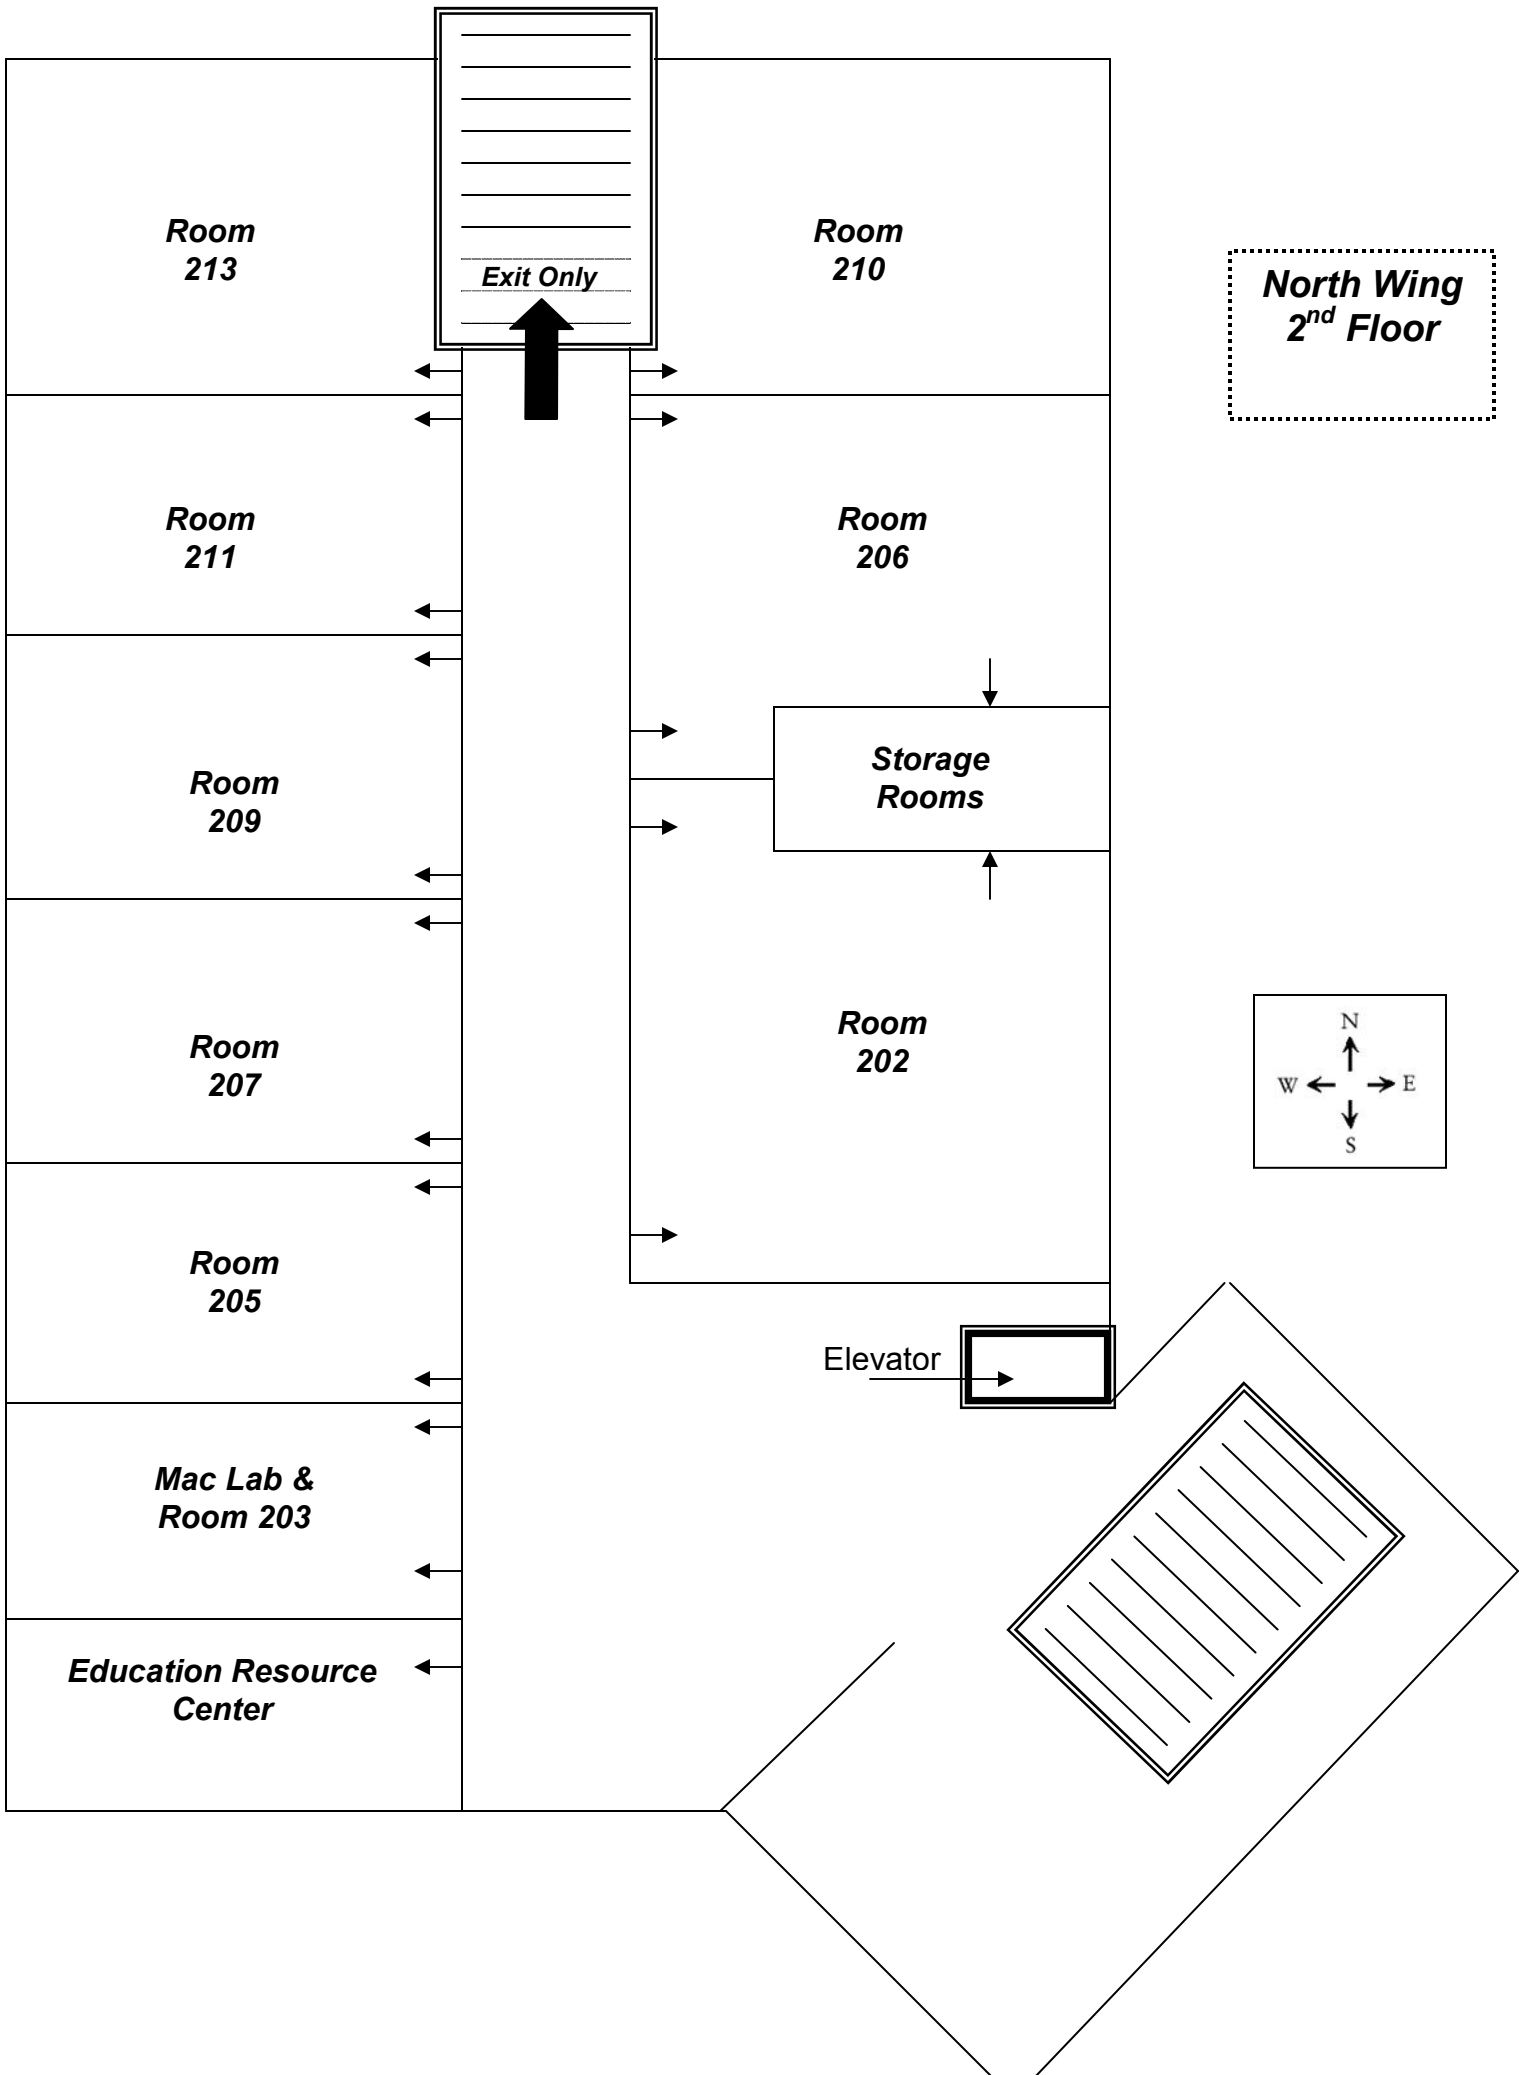

Exit Only

Study Rooms

Study Rooms

**North Wing
1st Floor**

Library

Exit Only

Exit Only

**Circulation
Desk**

**IT
Department**

**Room
125**

**Room
124**

**Advanced
Computer Lab
Room 101**

Elevator

Atrium

**Main
Entrance**

**South Wing
1st Floor**

**Main
Entrance**

**South Wing
2nd Floor**

SAAC Center

Study Rooms

Exit Only

Teacher Ed.

Liberal Arts Dept

Business Dept

Computer Dept

Business Dept

Reception

Storage

Copy Room

Break Room