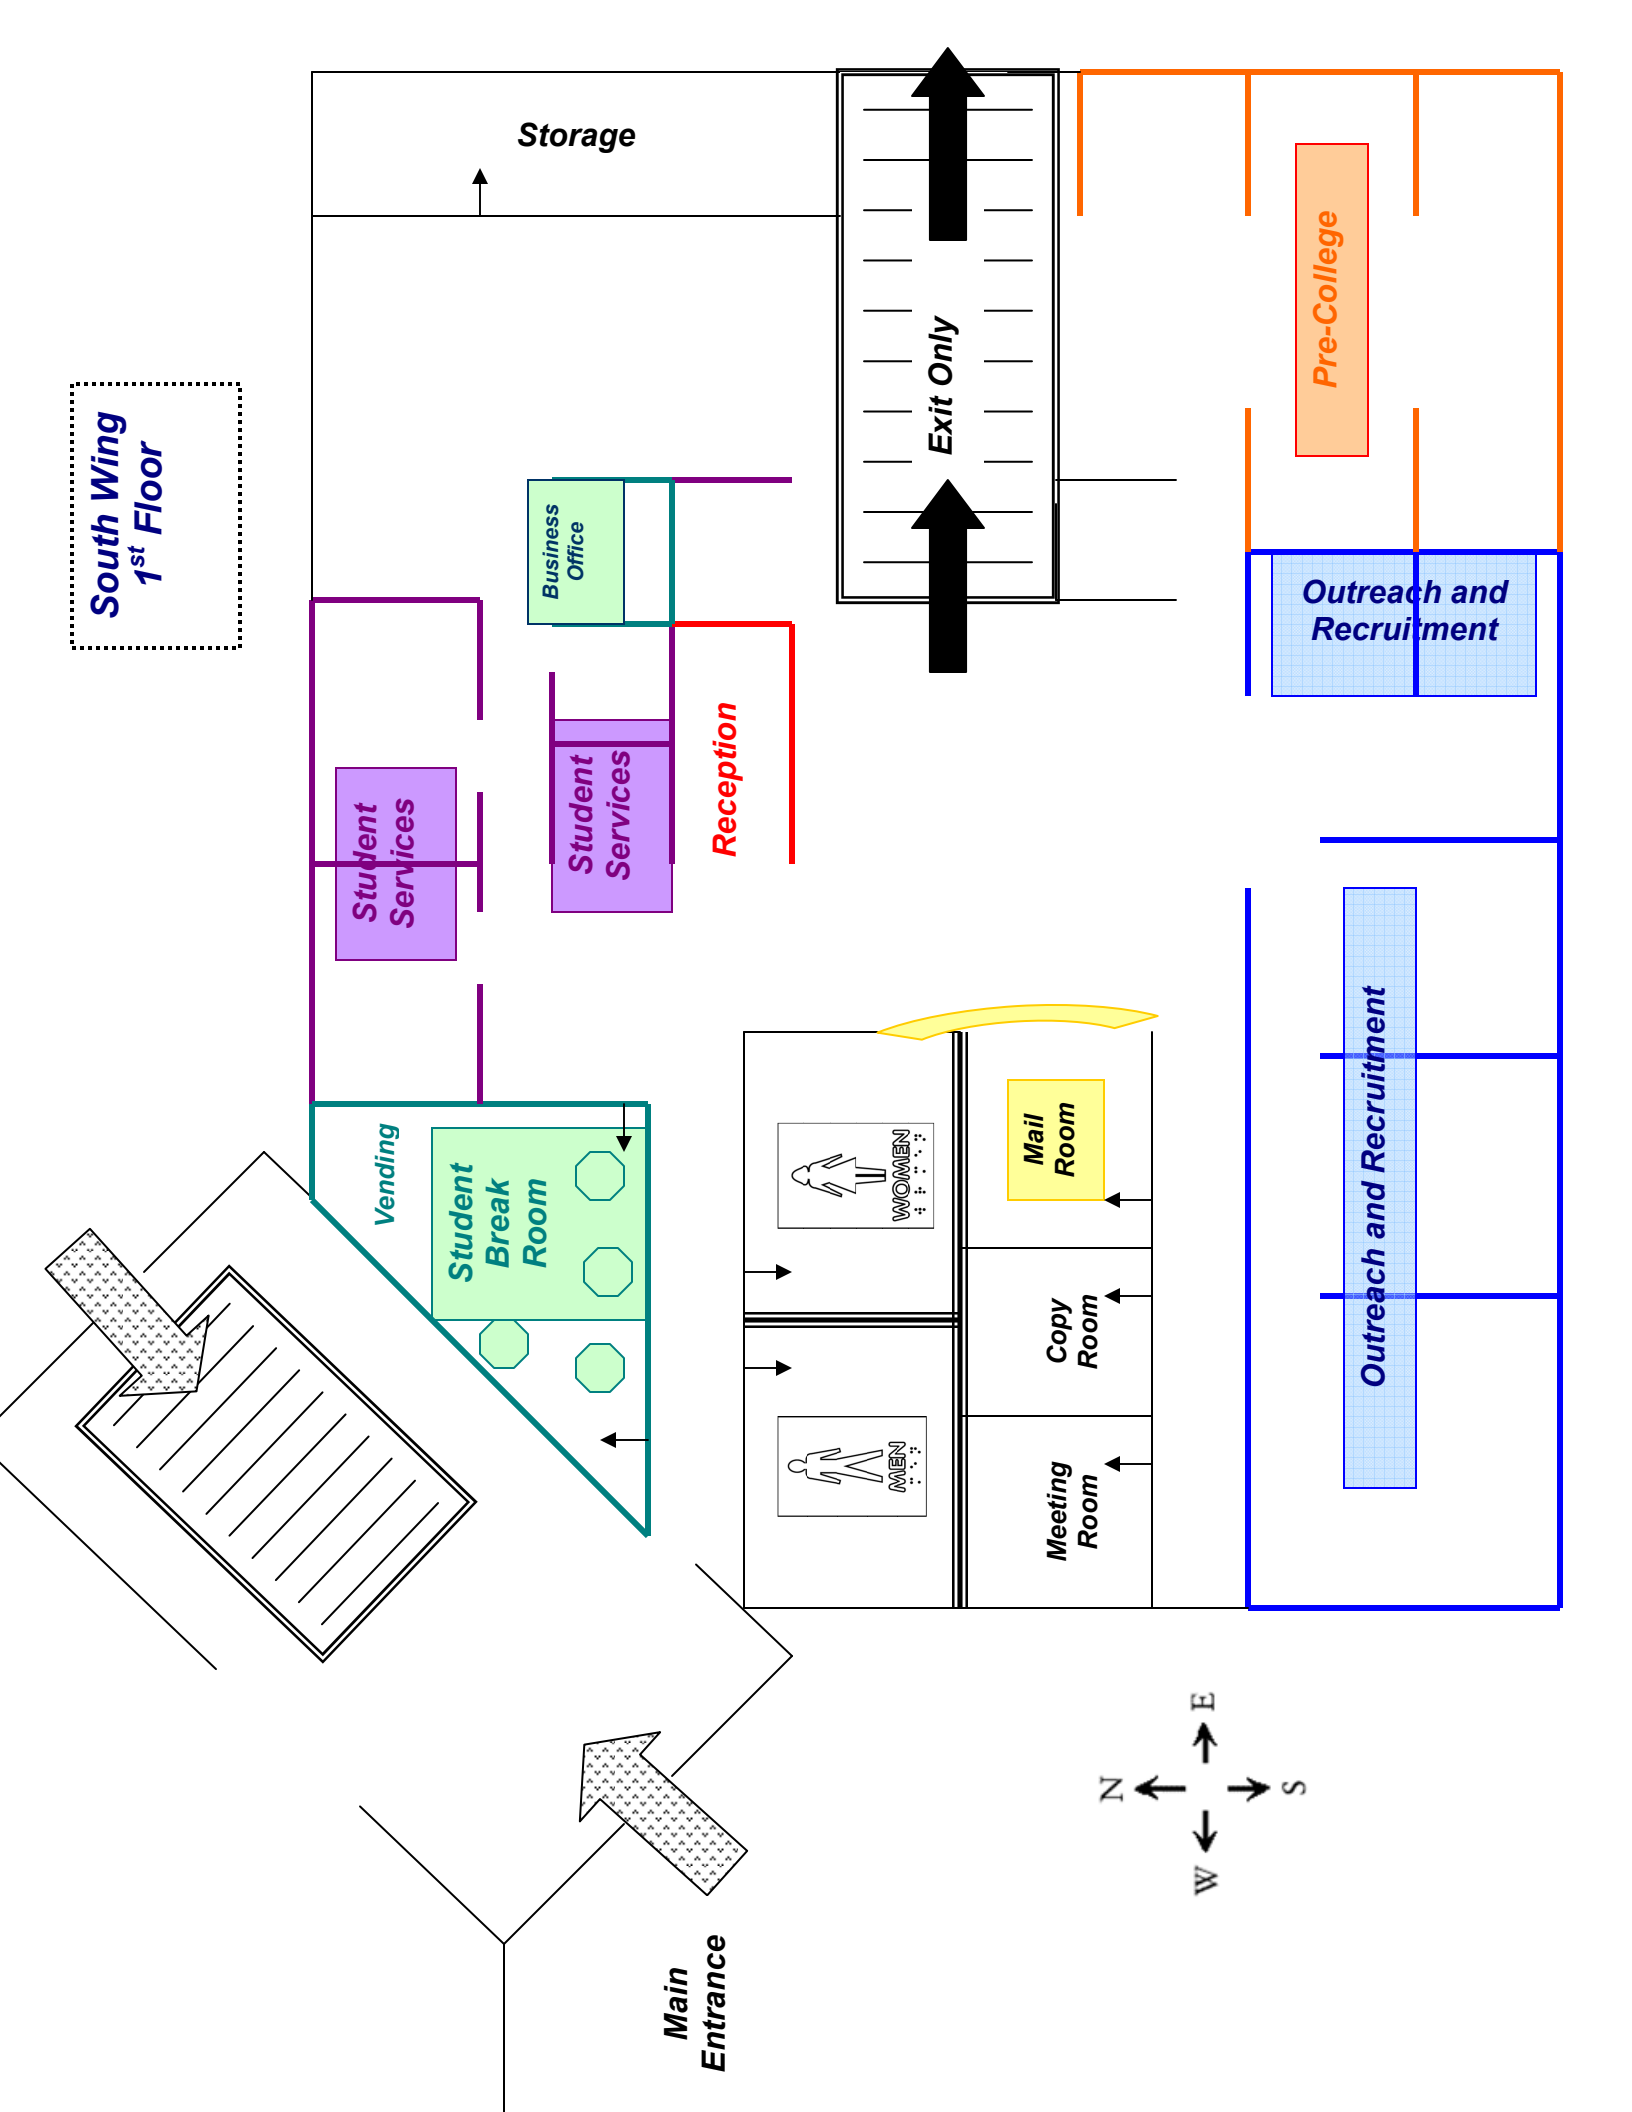

Exit Only

Study Rooms

Study Rooms

**North Wing
1st Floor**

Library

Exit Only

Exit Only

**Circulation
Desk**

**IT
Department**

**Room
125**

**Room
124**

**Advanced
Computer Lab
Room 101**

Elevator

Atrium

**Main
Entrance**

**South Wing
1st Floor**

**Main
Entrance**

**South Wing
2nd Floor**

SAAC Center

Study Rooms

Exit Only

Teacher Ed.

Liberal Arts Dept

Business Dept

Computer Dept

Business Dept

Reception

Storage

Copy Room

Break Room