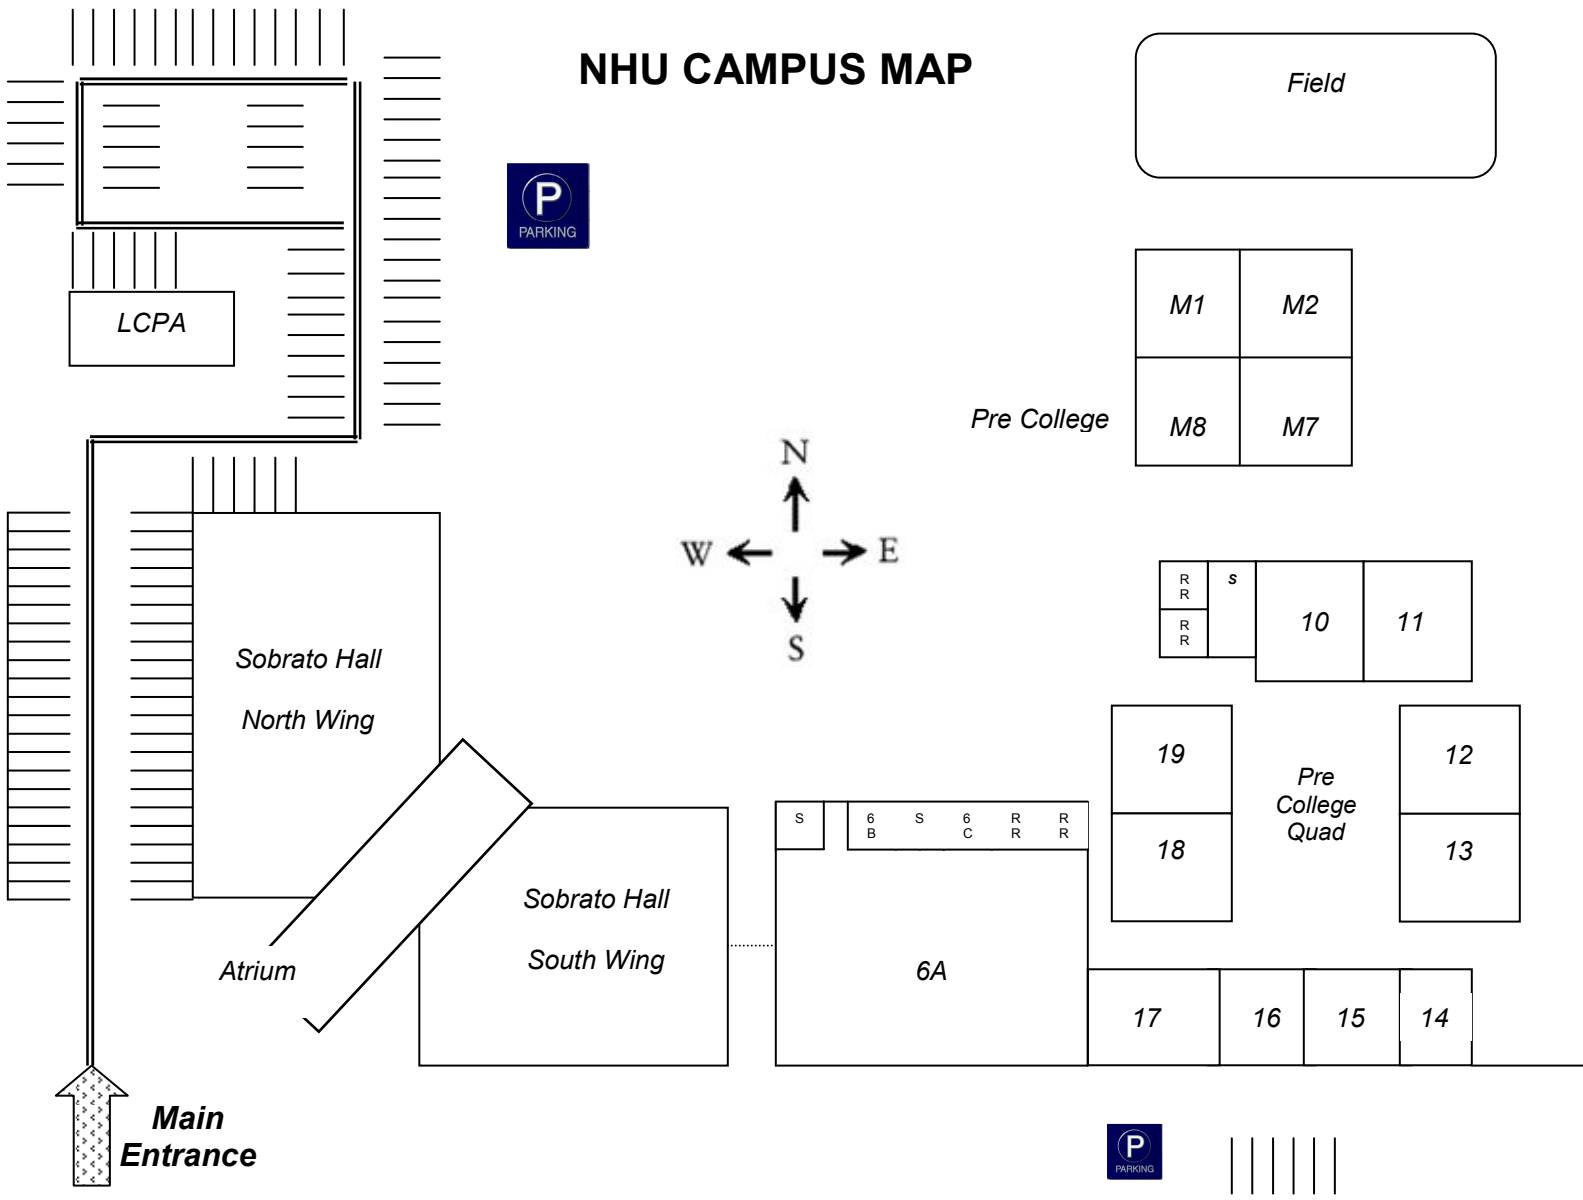

NHU CAMPUS MAP

14271 Story Road
San Jose, CA 95127

CAMPUS DIRECTORY

SOBRATO HALL NORTH WING (Floor)	SOBRATO HALL SOUTH WING (Floor)	PRE-COLLEGE	PRE-COLLEGE QUAD
Library (1) Advanced PC Computer Lab (1) PC Computer Lab (3) MAC Lab / Classroom (2) Classrooms (2 & 3) IT Department (1) Education Resource Center (2) Science Labs (2)	Student Services (1) Academic Departments (2) Pre-College Programs (1) Office of the President (3) Advancement (3) Finance Department (3) Human Resources (3) S.A.A.C. Center (2) Student Break Room (1) Business Office (1) Outreach & Recruitment (1)	6A)...Auditorium 6B)...Kitchen 6C)...Upward Bound M1)...Classroom M2)...Classroom M7)...Classroom M8)...Classroom 10)...Classroom 11)...Diaz Room 12)...Cesar Chavez Room	13)...Tomas Rivera Room 14)...Project Discovery Lab 15)...Classroom 16)...Classroom 17)...Classroom 18)...Classroom 19)...Classroom RR)...Restrooms S)...Storage Rooms P)...Parking

Exit Only

Study Rooms

Study Rooms

**North Wing
1st Floor**

Library

Exit Only

Exit Only

**Circulation
Desk**

**IT
Department**

**Room
125**

**Room
124**

**Advanced
Computer Lab
Room 101**

Elevator

Atrium

**Main
Entrance**

**South Wing
1st Floor**

**Main
Entrance**

**South Wing
2nd Floor**

SAAC Center

Study Rooms

Exit Only

Teacher Ed.

Liberal Arts Dept

Business Dept